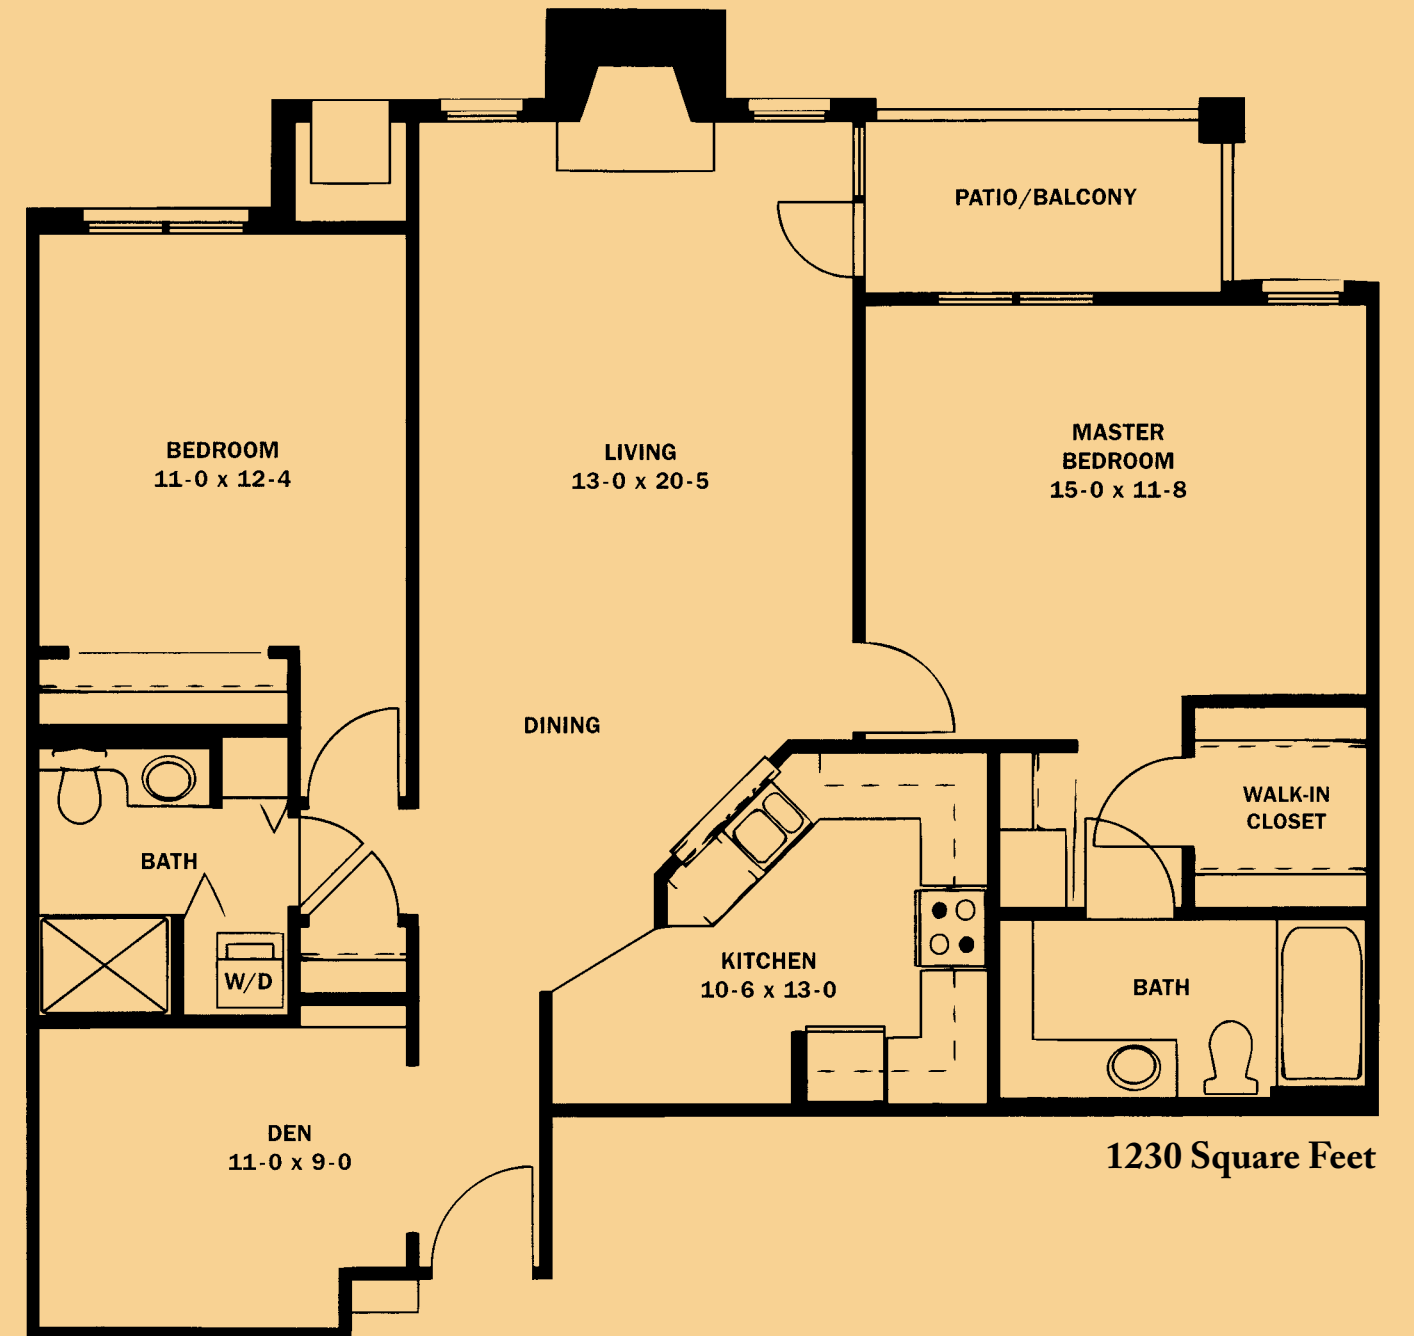

925 Square Feet

\$ _____ Entry Fee \$ _____ Monthly Fee

Two Bedroom Traditional

1100 Square Feet

\$ _____ Entry Fee \$ _____ Monthly Fee

Oakwood Common *Independent Living*

Two Bedroom Deluxe

\$ _____ Entry Fee \$ _____ Monthly Fee

Oakwood Common *Independent Living*

Two Bedroom with Den

\$ _____ Entry Fee \$ _____ Monthly Fee

Oak Court *Assisted Living*

Oak Court *Assisted Living*

Alcove

Alcove Deluxe

One Bedroom

350 Square Feet

400 Square Feet

450 Square Feet

\$ _____ *Entry Fee*

\$ _____ *Entry Fee*

\$ _____ *Monthly Fee*

\$ _____ *Monthly Fee*

\$ _____ *Entry Fee*

\$ _____ *Monthly Fee*

Oak Court Terrace *Assisted Living*

Oak Court Terrace *Assisted Living*

Terrace Alcove

240 Square Feet

Terrace Plus

295 Square Feet

Terrace Deluxe