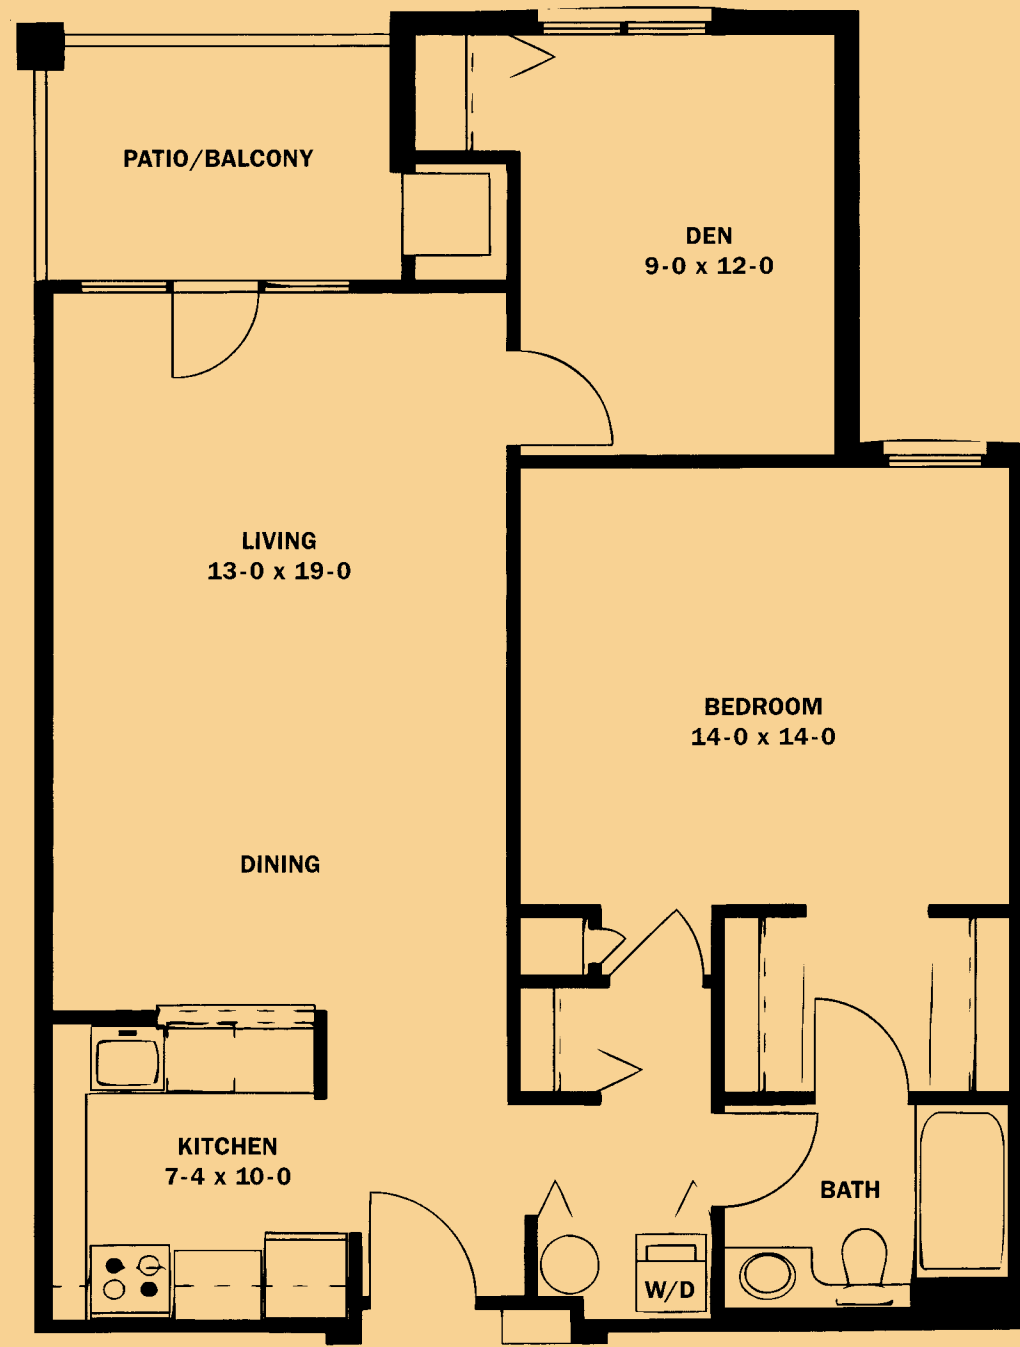

Oakwood Common *Independent Living*

\$ _____ Entry Fee \$ _____ Monthly Fee

\$ _____ Entry Fee \$ _____ Monthly Fee

Oakwood Common *Independent Living*

Oakwood Common *Independent Living*

One Bedroom with Den

925 Square Feet

\$ _____ Entry Fee \$ _____ Monthly Fee

Two Bedroom Traditional

1100 Square Feet

\$ _____ Entry Fee \$ _____ Monthly Fee

Oakwood Common *Independent Living*

Two Bedroom Deluxe

\$ _____ Entry Fee \$ _____ Monthly Fee

Oakwood Common *Independent Living*

Two Bedroom with Den

\$ _____ Entry Fee \$ _____ Monthly Fee

Oak Court *Assisted Living*

Oak Court *Assisted Living*

Alcove

Alcove Deluxe

One Bedroom

\$ _____ *Monthly Fee*

Oak Court Terrace *Assisted Living*

Oak Court Terrace *Assisted Living*

Terrace Alcove

240 Square Feet

Terrace Plus

295 Square Feet

Terrace Deluxe