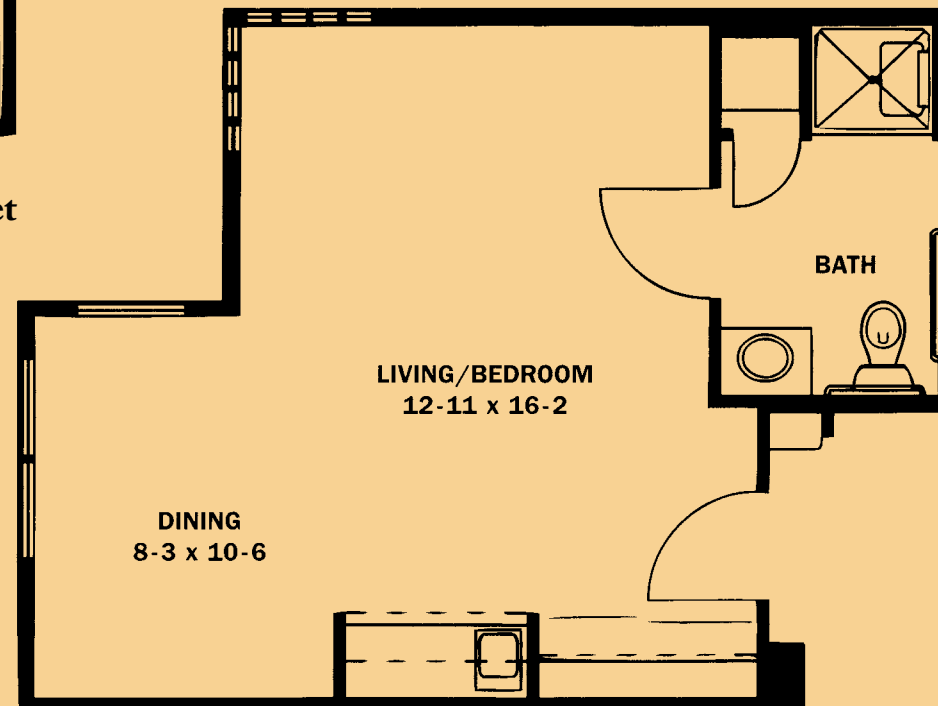

\$ _____ *Monthly Fee*

Oak Court Terrace *Assisted Living*

Oak Court Terrace *Assisted Living*

Terrace Alcove

240 Square Feet

Terrace Plus

295 Square Feet

Terrace Deluxe

446 Square Feet

\$ _____ *Entry Fee*

\$ _____ *Entry Fee*

\$ _____ *Monthly Fee*

\$ _____ *Monthly Fee*

\$ _____ *Entry Fee*

\$ _____ *Monthly Fee*