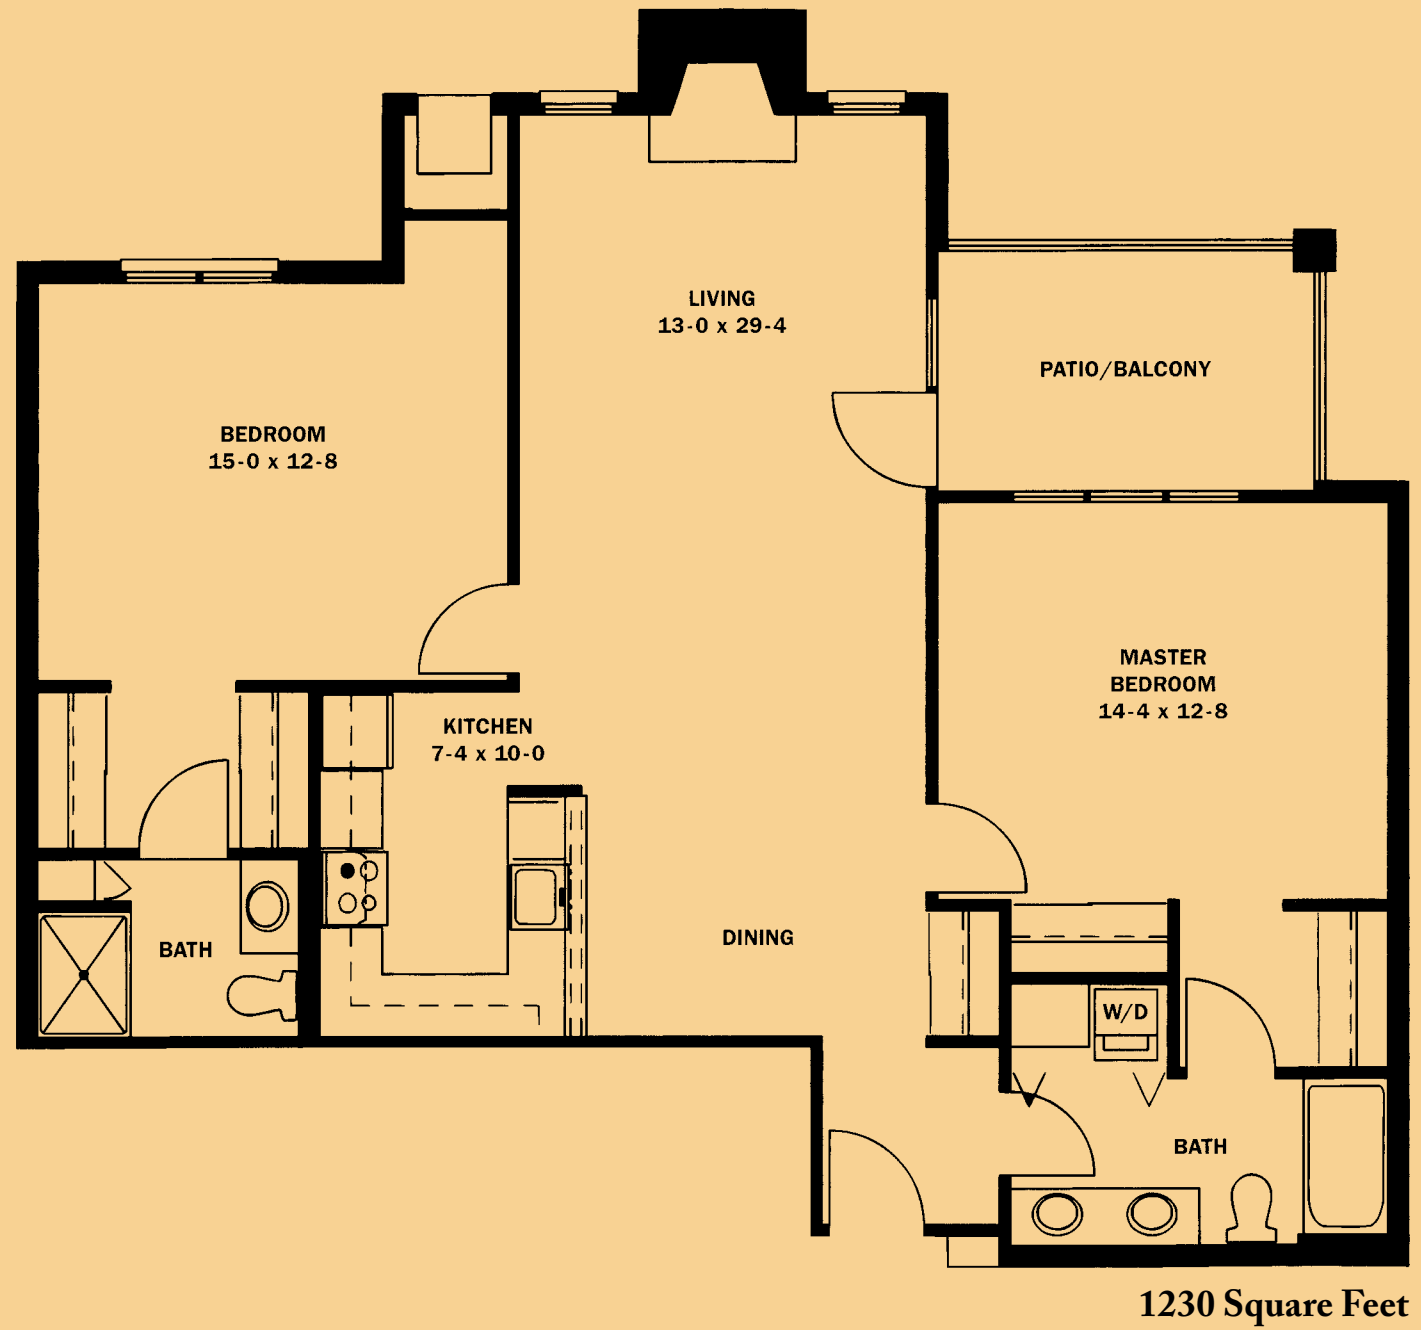

925 Square Feet

\$ _____ Entry Fee \$ _____ Monthly Fee

Two Bedroom Traditional

1100 Square Feet

\$ _____ Entry Fee \$ _____ Monthly Fee

Oakwood Common *Independent Living*

Two Bedroom Deluxe

\$ _____ Entry Fee \$ _____ Monthly Fee

Oakwood Common *Independent Living*

Two Bedroom with Den

\$ _____ Entry Fee \$ _____ Monthly Fee

Oak Court *Assisted Living*

Oak Court *Assisted Living*

Alcove

Alcove Deluxe

One Bedroom

\$ _____ *Monthly Fee*

Oak Court Terrace *Assisted Living*

Oak Court Terrace *Assisted Living*

Terrace Alcove

240 Square Feet

Terrace Plus

295 Square Feet

Terrace Deluxe