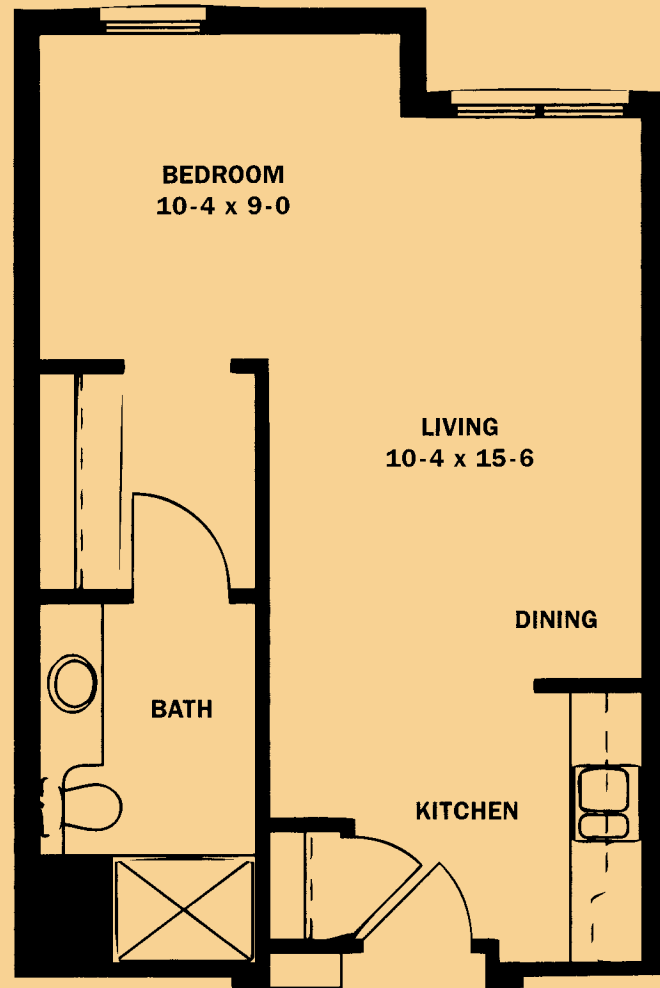

925 Square Feet

\$ _____ Entry Fee \$ _____ Monthly Fee

Two Bedroom Traditional

1100 Square Feet

\$ _____ Entry Fee \$ _____ Monthly Fee

Oakwood Common *Independent Living*

Two Bedroom Deluxe

\$ _____ Entry Fee \$ _____ Monthly Fee

Oakwood Common *Independent Living*

Two Bedroom with Den

\$ _____ Entry Fee \$ _____ Monthly Fee

Oak Court *Assisted Living*

Oak Court *Assisted Living*

Alcove

Alcove Deluxe

One Bedroom

350 Square Feet

400 Square Feet

450 Square Feet

\$ _____ *Entry Fee*

\$ _____ *Entry Fee*

\$ _____ *Monthly Fee*

\$ _____ *Monthly Fee*

\$ _____ *Entry Fee*

\$ _____ *Monthly Fee*

Oak Court Terrace *Assisted Living*

Oak Court Terrace *Assisted Living*

Terrace Alcove

240 Square Feet

Terrace Plus

295 Square Feet

Terrace Deluxe