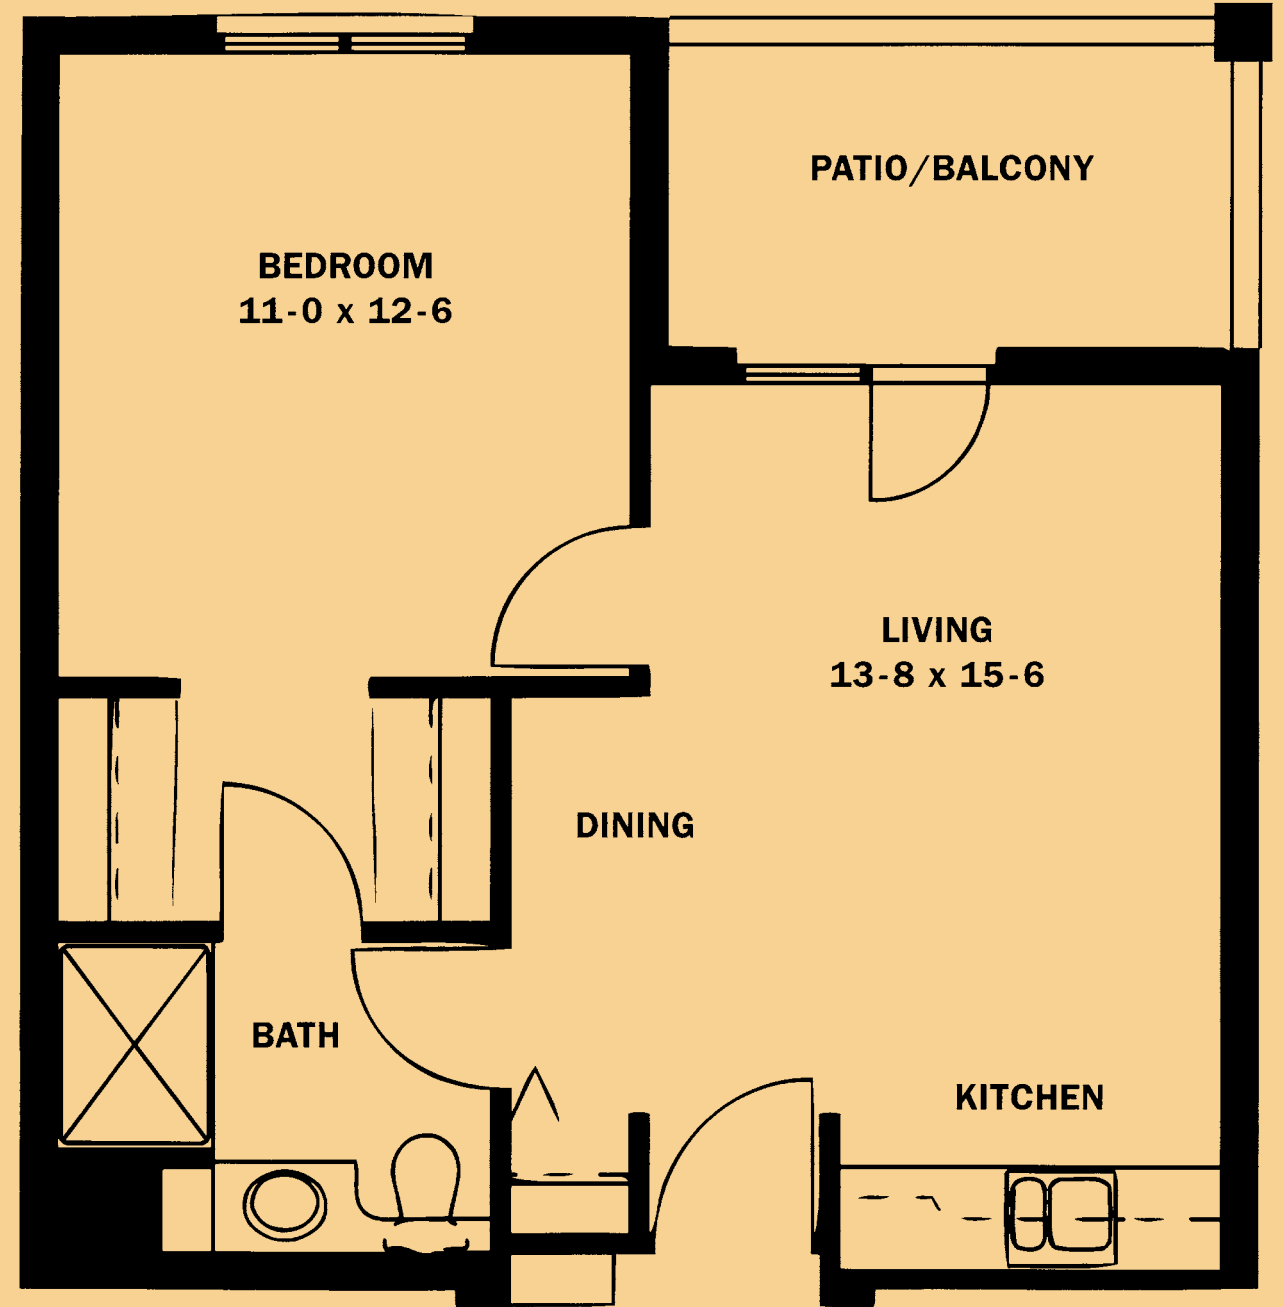

925 Square Feet

\$ _____ Entry Fee \$ _____ Monthly Fee

Two Bedroom Traditional

1100 Square Feet

\$ _____ Entry Fee \$ _____ Monthly Fee

Oakwood Common *Independent Living*

Two Bedroom Deluxe

\$ _____ Entry Fee \$ _____ Monthly Fee

Oakwood Common *Independent Living*

Two Bedroom with Den

\$ _____ Entry Fee \$ _____ Monthly Fee

Oak Court *Assisted Living*

Oak Court *Assisted Living*

Alcove

Alcove Deluxe

One Bedroom

350 Square Feet

400 Square Feet

450 Square Feet

\$ _____ *Entry Fee*

\$ _____ *Entry Fee*

\$ _____ *Monthly Fee*

\$ _____ *Monthly Fee*

\$ _____ *Entry Fee*

\$ _____ *Monthly Fee*

Oak Court Terrace *Assisted Living*

Oak Court Terrace *Assisted Living*

Terrace Alcove

240 Square Feet

Terrace Plus

295 Square Feet

Terrace Deluxe