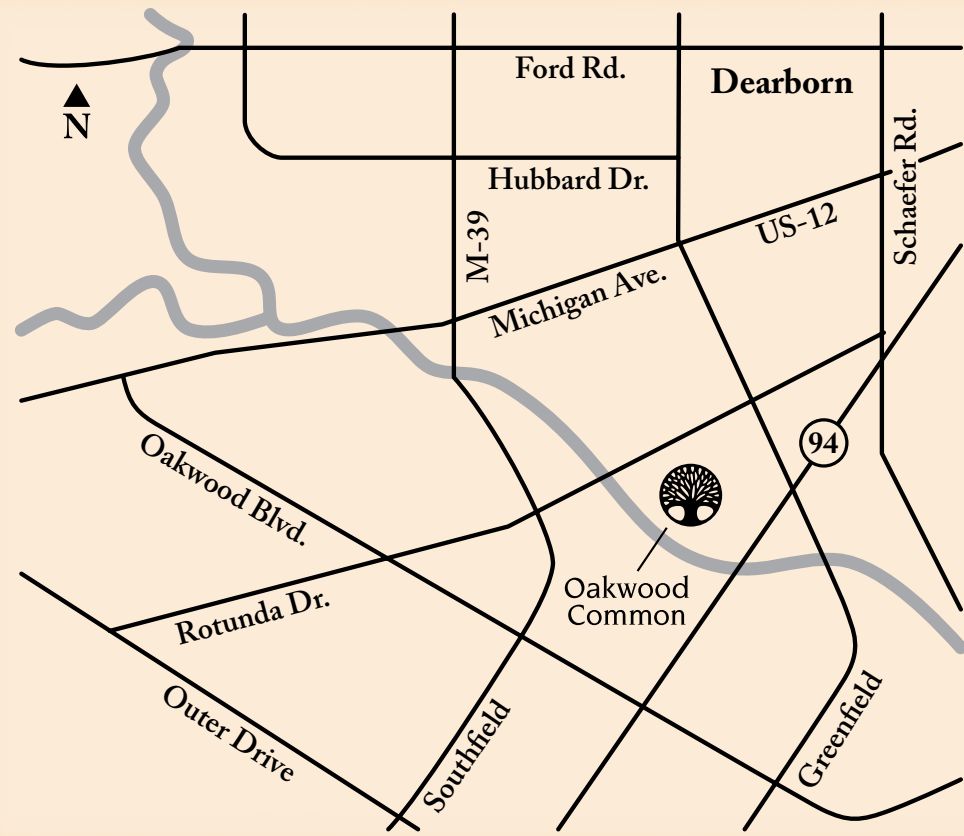

Oakwood Common

Apartment Living

Oakwood Common is conveniently located on Rotunda Drive between Southfield and Greenfield Roads.

Call 1-800-642-HOME (4663)
or visit www.oakwood.org/oakwoodcommon.

Oakwood Common *Independent Living*