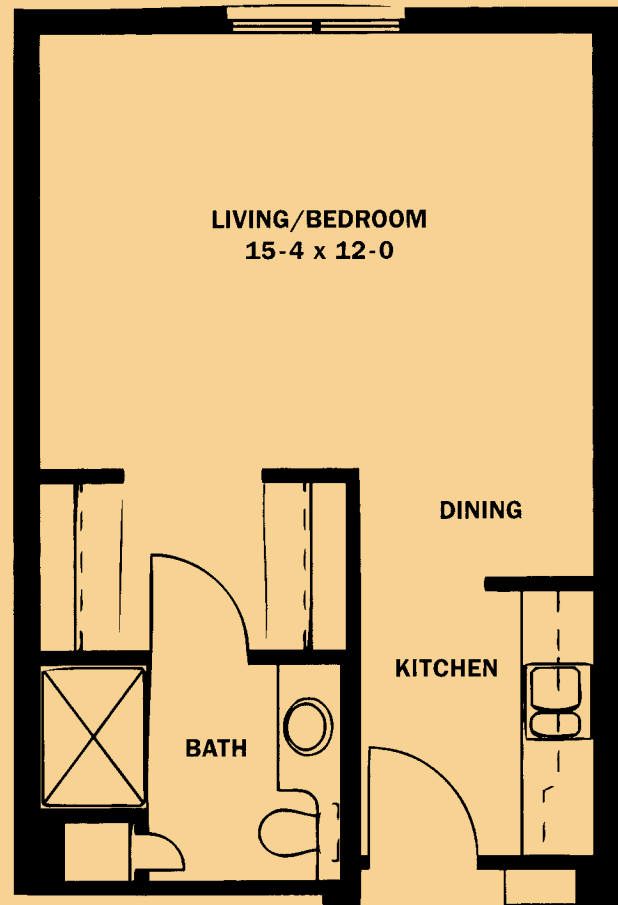

Oakwood Common *Independent Living*

Two Bedroom with Den

\$ _____ Entry Fee \$ _____ Monthly Fee

Oak Court *Assisted Living*

Oak Court *Assisted Living*

Alcove

Alcove Deluxe

One Bedroom

350 Square Feet

400 Square Feet

450 Square Feet

\$ _____ *Entry Fee*

\$ _____ *Entry Fee*

\$ _____ *Monthly Fee*

\$ _____ *Monthly Fee*

\$ _____ *Entry Fee*

\$ _____ *Monthly Fee*

Oak Court Terrace *Assisted Living*

Oak Court Terrace *Assisted Living*

Terrace Alcove

240 Square Feet

Terrace Plus

295 Square Feet

Terrace Deluxe