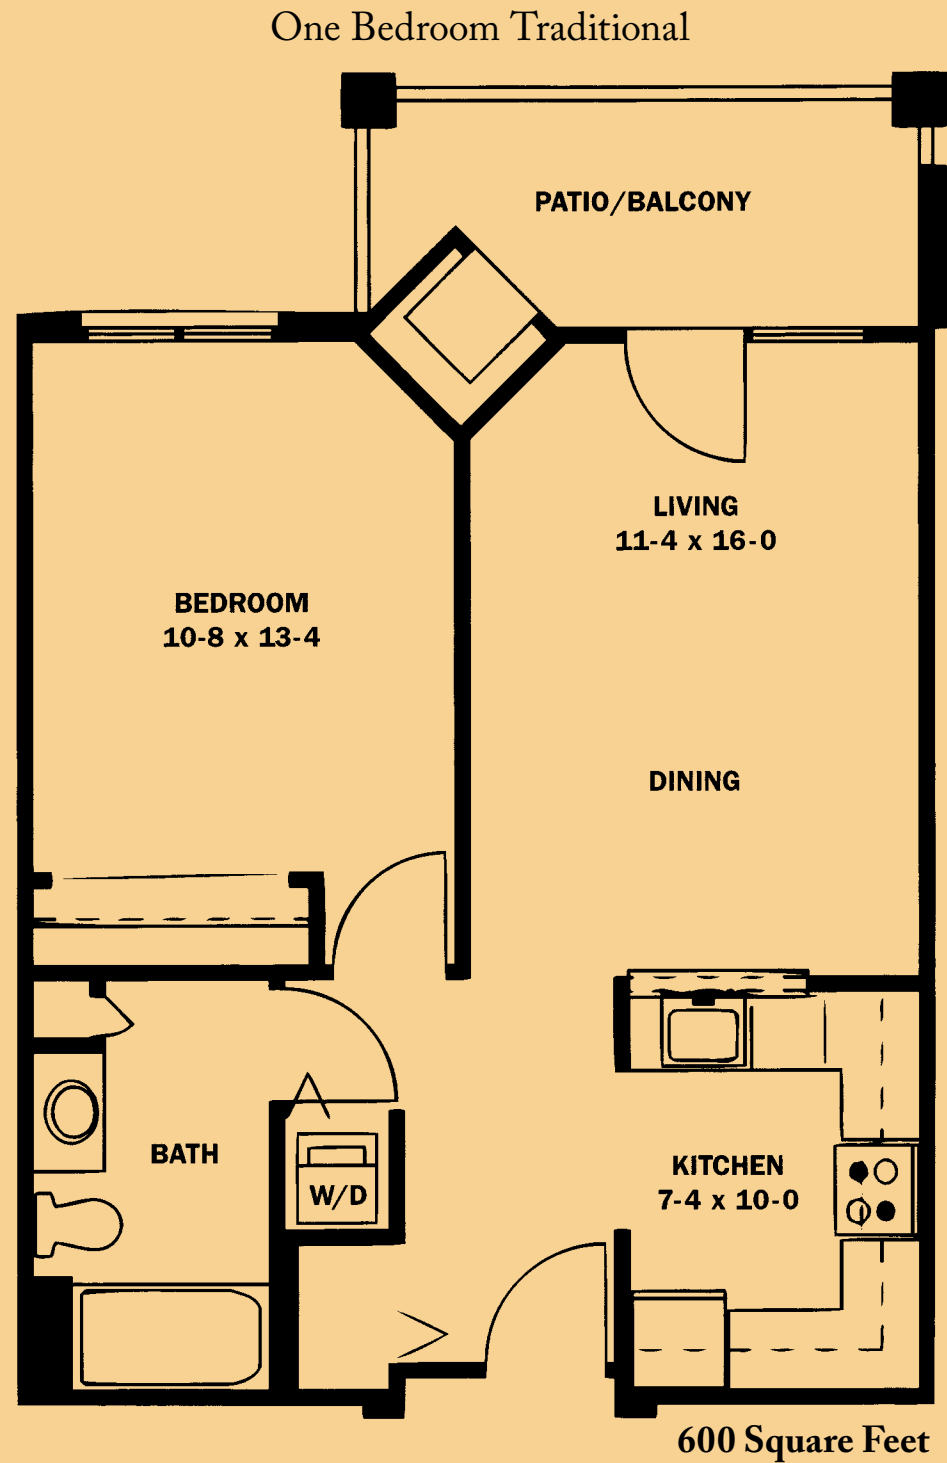

Oakwood Common *Independent Living*

Oakwood Common *Independent Living*

$ _____ Entry Fee $ _____ Monthly Fee

$ _____ Entry Fee $ _____ Monthly Fee