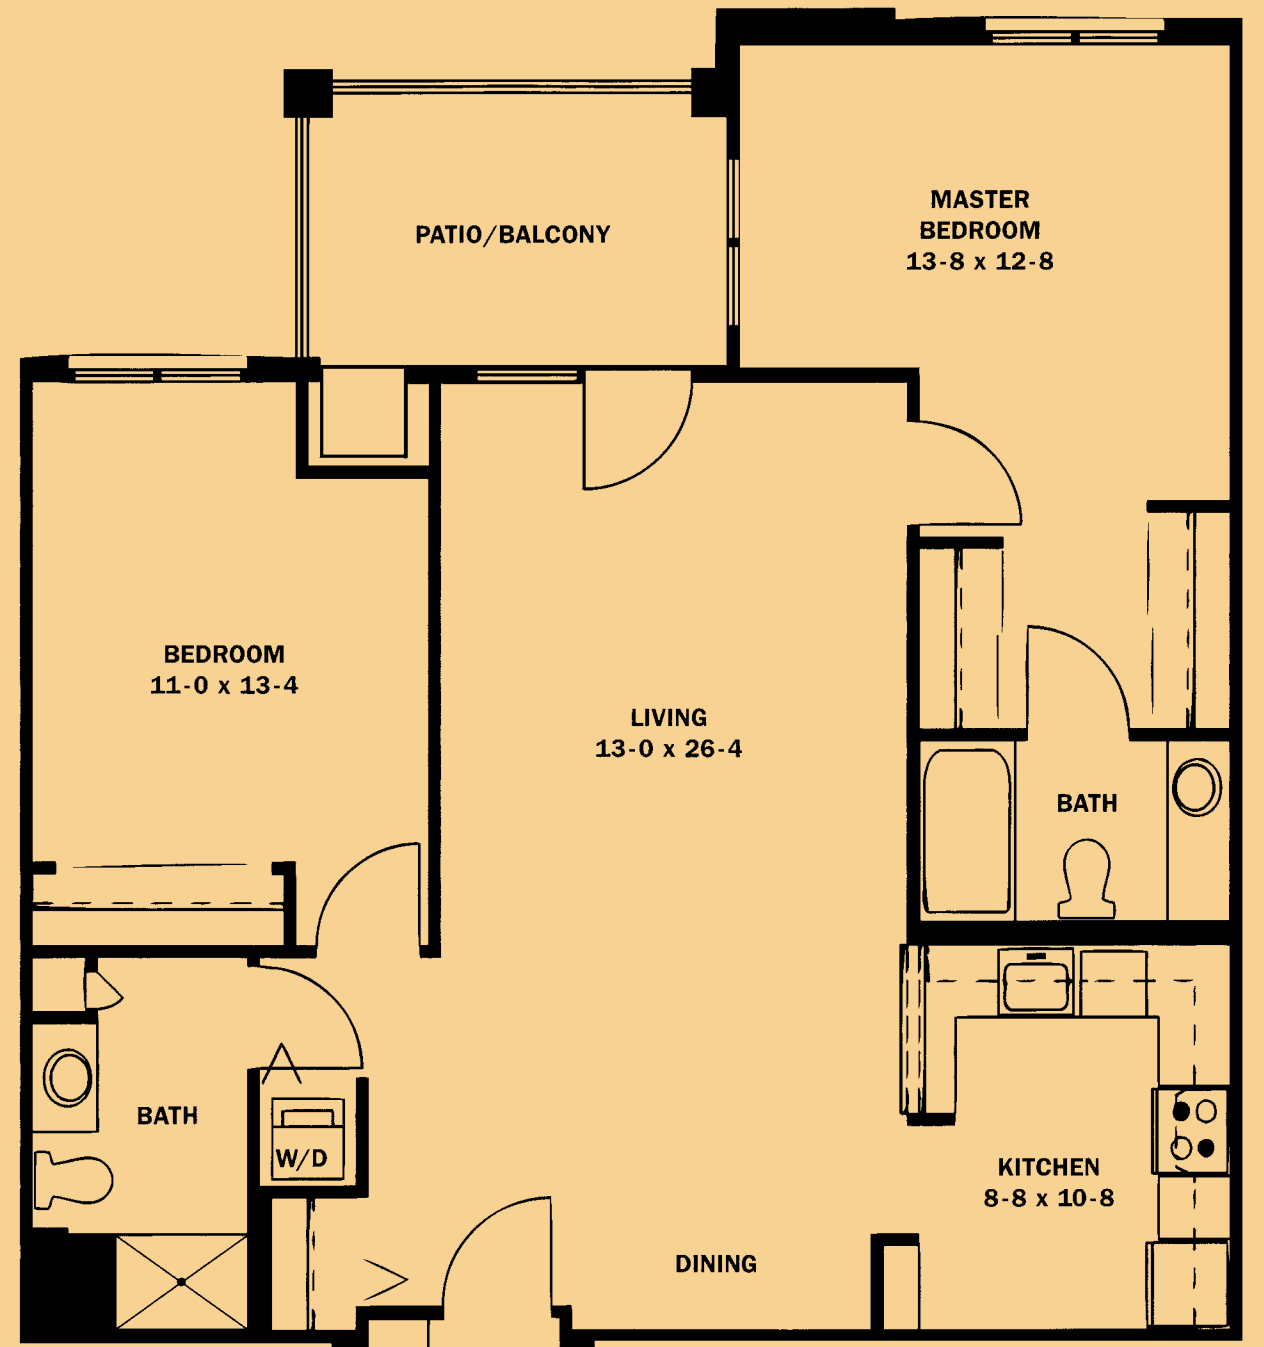

Oakwood Common *Independent Living*

\$ _____ Entry Fee \$ _____ Monthly Fee

\$ _____ Entry Fee \$ _____ Monthly Fee

Oakwood Common *Independent Living*

Oakwood Common *Independent Living*

One Bedroom with Den

925 Square Feet

\$ _____ Entry Fee \$ _____ Monthly Fee

Two Bedroom Traditional

1100 Square Feet

\$ _____ Entry Fee \$ _____ Monthly Fee

Oakwood Common *Independent Living*

Two Bedroom Deluxe

\$ _____ Entry Fee \$ _____ Monthly Fee

Oakwood Common *Independent Living*

Two Bedroom with Den

\$ _____ Entry Fee \$ _____ Monthly Fee

Oak Court *Assisted Living*

Oak Court *Assisted Living*

Alcove

Alcove Deluxe

One Bedroom

\$ _____ *Monthly Fee*

Oak Court Terrace *Assisted Living*

Oak Court Terrace *Assisted Living*

Terrace Alcove

240 Square Feet

Terrace Plus

295 Square Feet

Terrace Deluxe